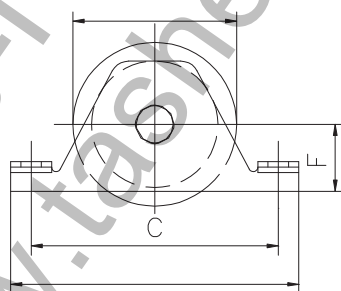

Ролка Estebro® за плъзгачи се врати в кутия ф 120x20 мм,  
пластмасова, завинтване, U-20

| Cod.   | Medidas<br>Dimensions | A     | C   | ØD  | F  |  |  | Peso Máx. Kg |
|--|-----------------------|-------|-----|-----|----|--|---|--------------|
| 218  | 80x20                 | 134,5 | 112 | 78  | 29 | 10   | 4,75  | 655          |
| 212  | 90x20                 | 156   | 132 | 88  | 36 | 10   | 6,10  | 655          |
| 213  | 100x20                | 156   | 132 | 98  | 36 | 8  | 5,35  | 655          |
| 214  | 120x20                | 185   | 160 | 118 | 45 | 4  | 3,70  | 655          |
| Familia 63   Acero Inoxidable - Inox - Stainless Steel |                       |       |     |     |    |  |   | AISI 303-304 |
| 752  | 80x20                 | 134   | 112 | 78  | 28 | 6  | 2,85  | 655          |
| 753  | 90x20                 | 154   | 132 | 88  | 38 | 6  | 3,66  | 655          |
| 754  | 100x20                | 154   | 132 | 98  | 38 | 4  | 2,68  | 655          |
| 755  | 120x20                | 186   | 164 | 118 | 46 | 2  | 1,85  | 655          |

**Family:** Nylon wheels

**Material:** Wheel: nylon PA6, axle: 11SMn30 steel, box: DD11 steel

**Finish:** Zinc-plated

**Maximum weight supported by the bearing\*:** 655 kg

**Description:** Nylon wheel to embed with a 6204 2RS bearing. It is installed in sliding doors to let their displacement over the guide. The installation consists in fitting the wheel into the door's base and fixing it with two M.8 or M.10 screws.