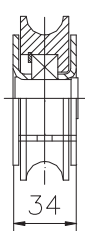

Ролка Estebro® за плъзгачи се врати в кутия ф 120x20 мм,  
пластмасова, завинтване, U-20

| Cod.   | Medidas<br>Dimensions | A     | C   | ØD  | F  |  |  | Peso Máx. Kg |
|--|-----------------------|-------|-----|-----|----|--|---|--------------|
| 218  | 80x20                 | 134,5 | 112 | 78  | 29 | 10   | 4,75  | 655          |
| 212  | 90x20                 | 156   | 132 | 88  | 36 | 10   | 6,10  | 655          |
| 213  | 100x20                | 156   | 132 | 98  | 36 | 8  | 5,35  | 655          |
| 214  | 120x20                | 185   | 160 | 118 | 45 | 4  | 3,70  | 655          |
| Familia 63   Acero Inoxidable - Inox - Stainless Steel |                       |       |     |     |    |  |   | AISI 303-304 |
| 752  | 80x20                 | 134   | 112 | 78  | 28 | 6  | 2,85  | 655          |
| 753  | 90x20                 | 154   | 132 | 88  | 38 | 6  | 3,66  | 655          |
| 754  | 100x20                | 154   | 132 | 98  | 38 | 4  | 2,68  | 655          |
| 755  | 120x20                | 186   | 164 | 118 | 46 | 2  | 1,85  | 655          |

**Family:** Nylon wheels

**Material:** Wheel: nylon PA6, axle: 11SMn30 steel, box: DD11 steel

**Finish:** Zinc-plated

**Maximum weight supported by the bearing\*:** 655 kg

**Description:** Nylon wheel to embed with a 6204 2RS bearing. It is installed in sliding doors to let their displacement over the guide. The installation consists in fitting the wheel into the door's base and fixing it with two M.8 or M.10 screws.